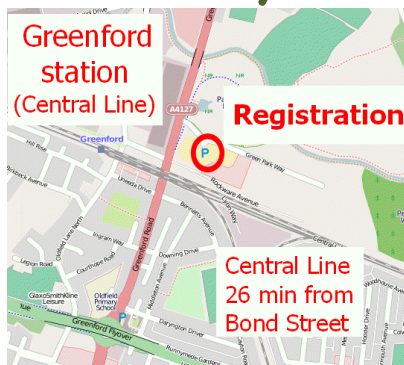

Thursday 9th June Finsbury Park

Registration & afterwards: [The Finsbury pub \(N4 1BY\)](#)

Thursday 23rd June Regent's Park

Registration: [The Hub](#) situated towards the north of the Park.
Afterwards: [The Volunteer](#), Baker St

Two courses available at all events, 5km and 2.5km.

Entry fees: £4 + £1 if you need to hire an electronic timer.

Starts: between 18:30 and 19:30

11 events in total; Tuesday & Thursday evenings

Thursday 7th July Horsenden Hill, Greenford

Registration: car park, West Way shopping complex ([UB6 0UW](#))
Afterwards: [The Railway](#), Oldfield Lane ([UB6 0AP](#))

Thursday 21st July Hyde Park

Registration: [The Bandstand](#)
Afterwards: [The Audley](#), Mount Street ([W1K 2RX](#))