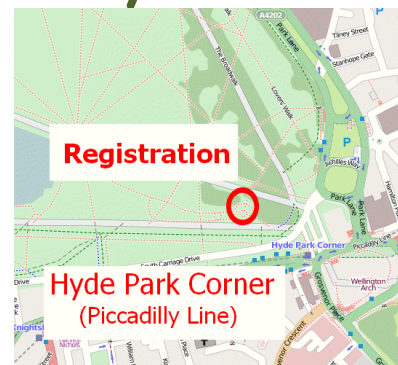

Thursday 9th June Finsbury Park

Registration & afterwards: [The Finsbury pub \(N4 1BY\)](#)

Thursday 23rd June Regent's Park

Registration: [The Hub](#) situated towards the north of the Park.
Afterwards: [The Volunteer](#), Baker St

Registration: car park, West Way shopping complex ([UB6 0UW](#))
Afterwards: [The Railway](#), Oldfield Lane ([UB6 0AP](#))

Thursday 21st July Hyde Park

Registration: [The Bandstand](#)
Afterwards: [The Audley](#), Mount Street ([W1K 2RX](#))